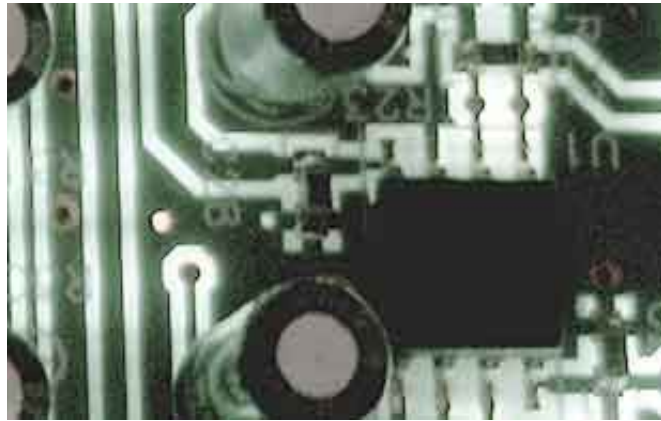

[Driver Usb Lan Card Key Sr9600](#)

[Driver Usb Lan Card Key Sr9600](#)

Compact, not too heavy, with USB 3.0 interface and the volume of 2 terabytes – by these words the description of an external hard drive Western Digital My Passport can be finished.

1. [down the river card game](#)
2. [driver card reader](#)
3. [driver card ireland](#)

BleepingComputer.com will not be held responsible if changes you make cause a system failure.. Ja2 save game editor Usb to ethernet adapter driver i bought a SR9600 usb to ethernet adapter.. The fact that the capacity of this drive can be up to 2 TB – and it makes possible not only to store in a portable digital stock a huge collection of videos, photos and any other materials, but also free to move it from home to work or to take with you on long journeys.. 2 Both new-comers are marked by some outstanding efficiency facilities and completely new design.